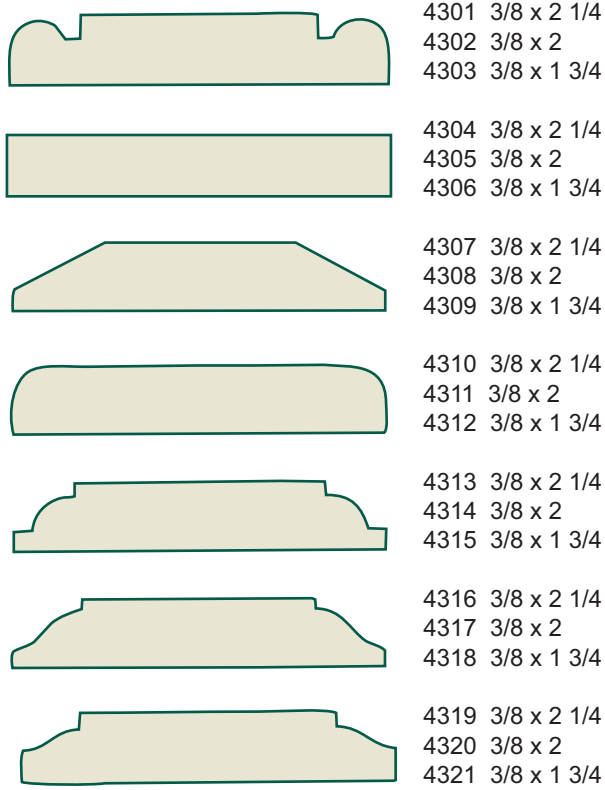

3801
1/2 x 1

3803
5/16 x 5/8

3802
1/2 x 1

3804
1/2 x 1

Hand Rails

Hand Rails

Hand Rails

Hand Rails

Hand Rails

Mantle Moulds

Mullions, Panel & Picture Mouldings

Mullion Casings

Panel Mouldings

Picture Mouldings

Quarter Rounds, Rake Mouldings

Paneling